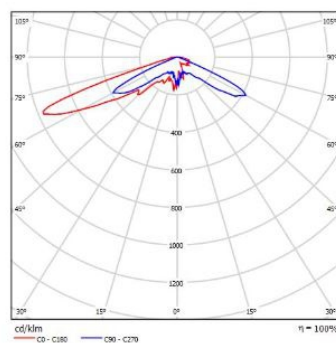

TURN

NEW 2021

TURN

TURN

35W

70W

Типы оптики*:

AS 158