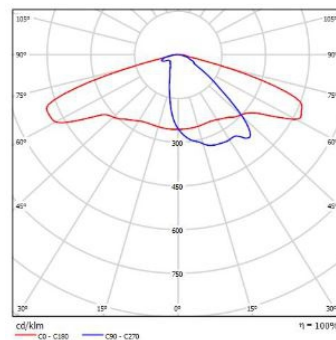

35W

70W

Типы оптики*:

AS 158

AF 862

*Возможно применение нестандартной оптики